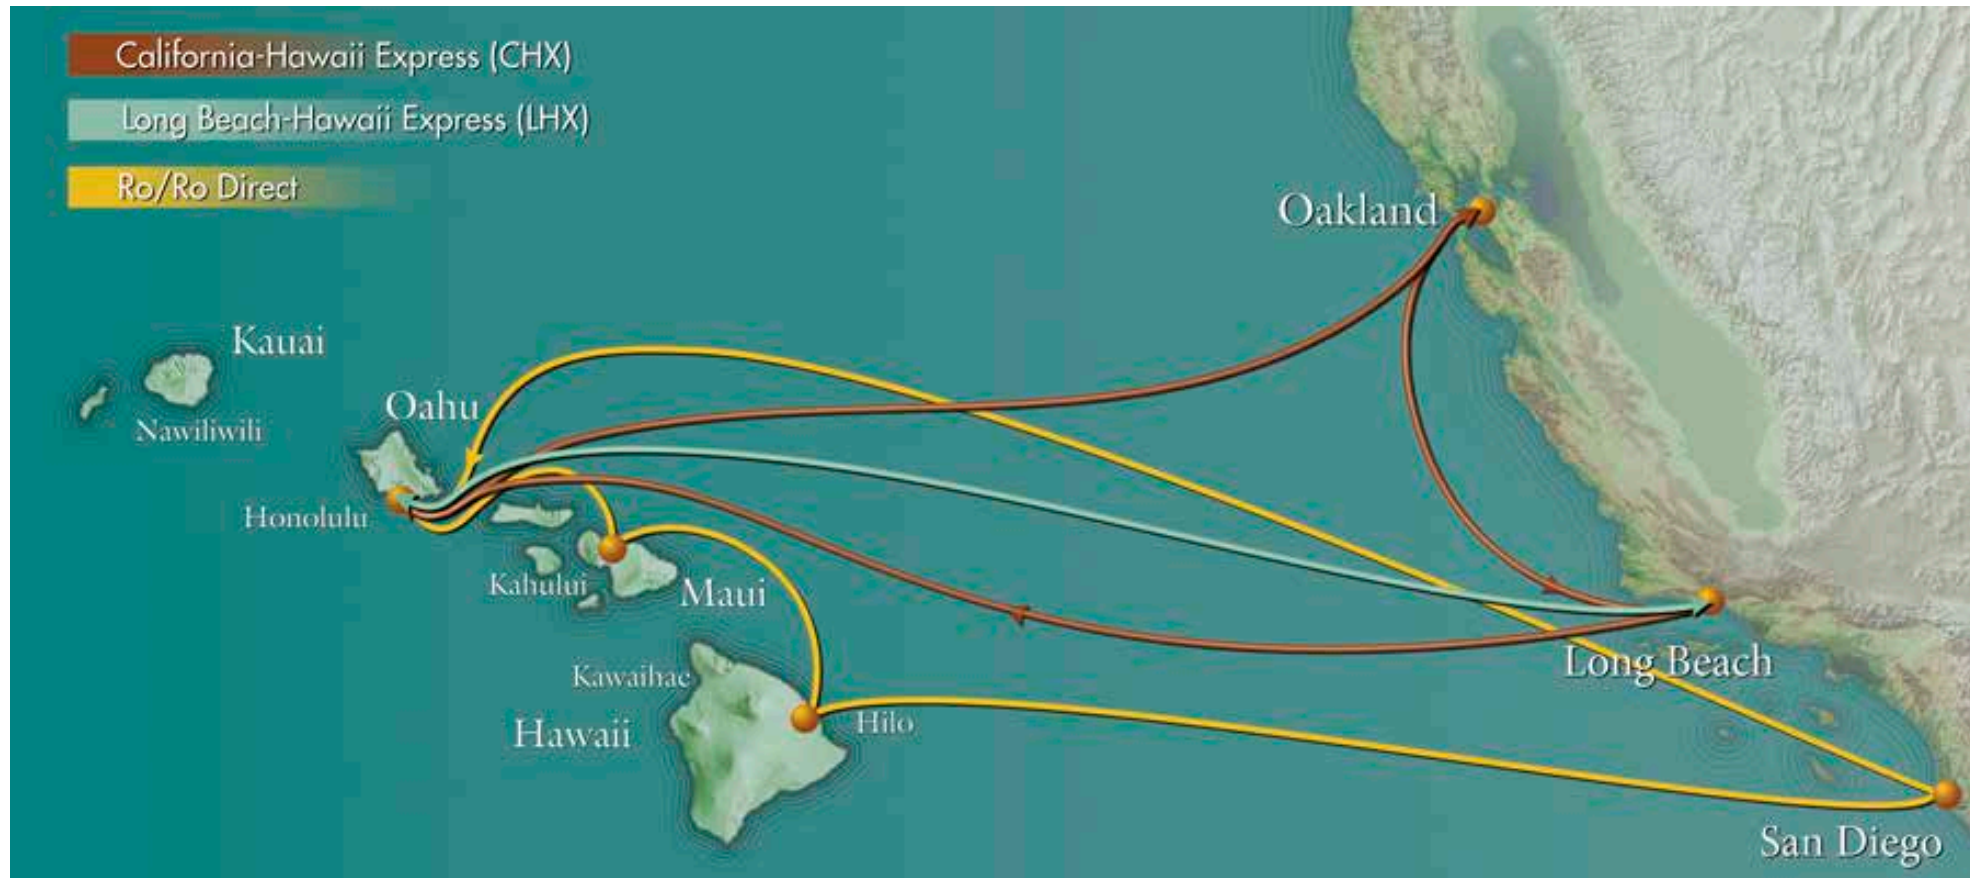

- Third-generation, family-owned company
- Direct service from California to Hawaii, including Maui

Mainline and Hawaii Neighbor Island Connections

- § Young Bros barge network with multiple connections to NI; for both the LHX (Sun) and CHX (Wed) arrivals into Honolulu.
- § 3 weekly sailings to Kahului on Maui
- § 2 weekly sailings for Nawiliwili on Kauai, Hilo & Kawaihae on Big Island, and Kaunakakai on Molokai
- § 1 weekly connection to Kaunamalapau on Lanai

Emergency Response

Essential Goods

- Emergency Response Plan
- Filed rates for Relief Cargo
- Pier 1 public donation drive

AMP Maritime
@AMPmaritime

In Los Angeles, American dockworkers load relief supplies in containers donated by Pasha Hawaii and Hawaii Stevedores to be shipped back to Hawaii Tuesday night and Friday night. @ABC7 reports: abc7.com/hawaii-maui-wi...