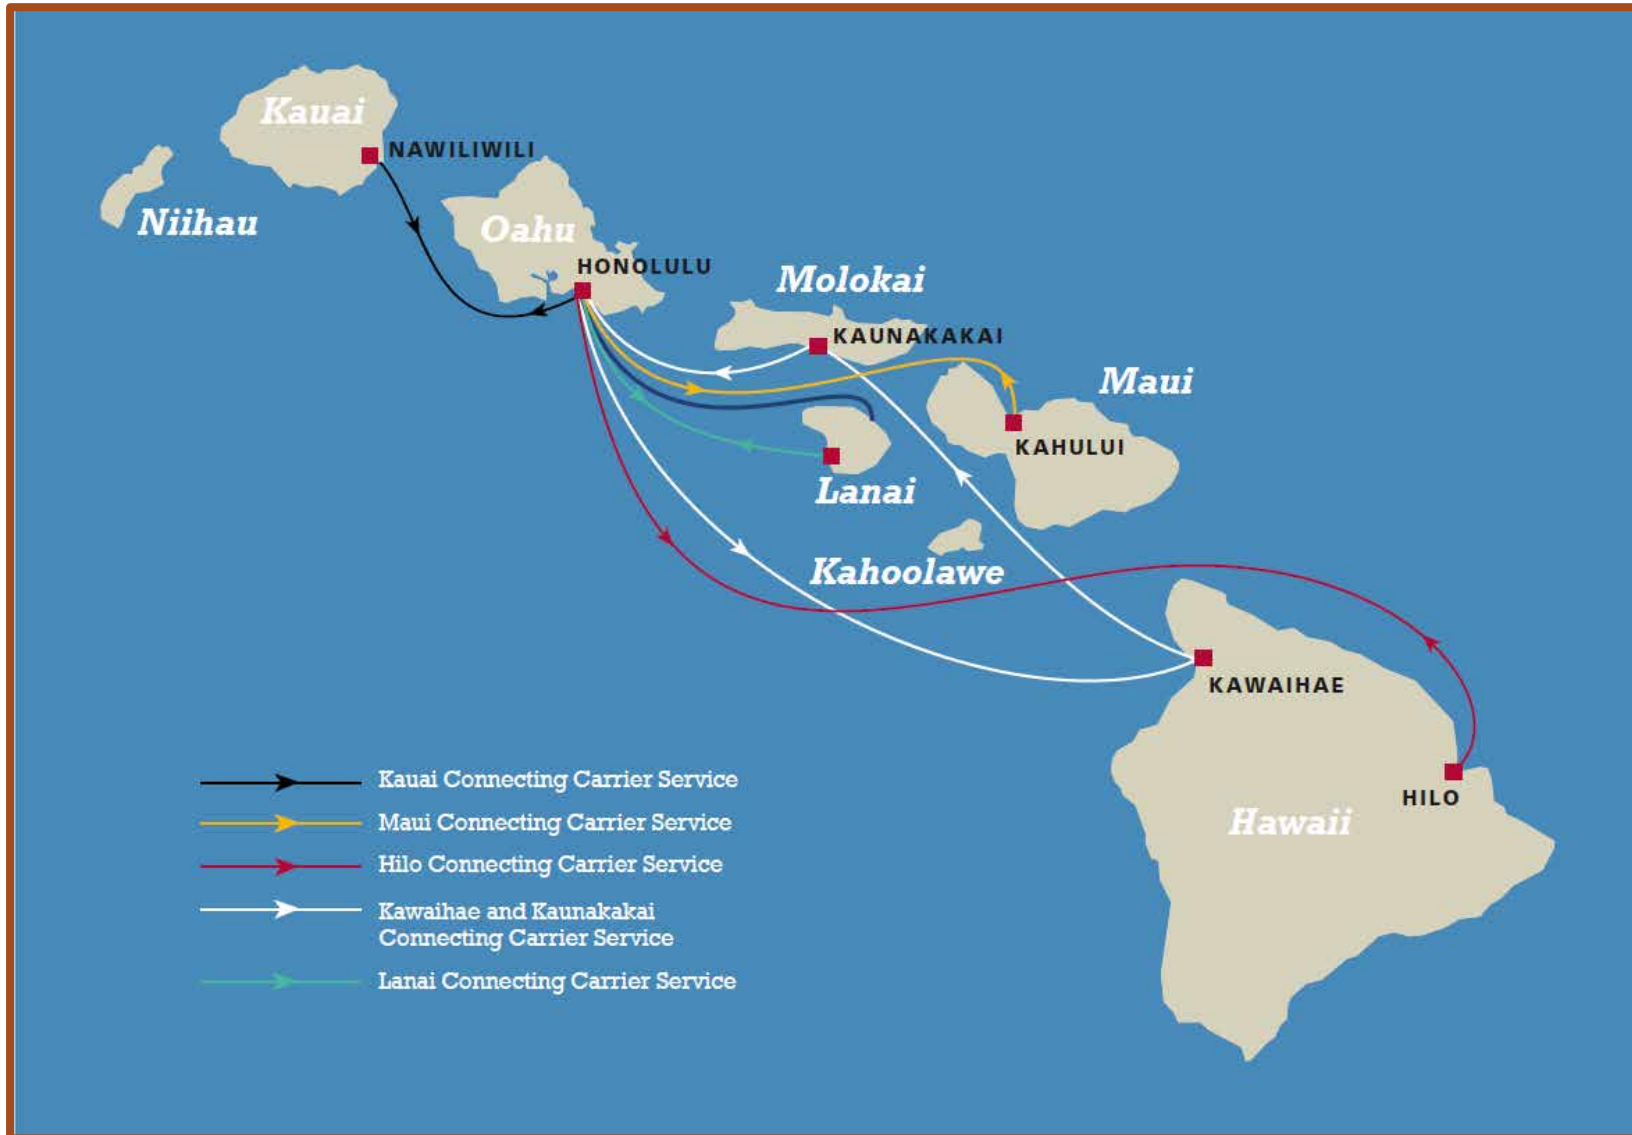

- Third-generation, family-owned company
- Direct service from California to Hawaii, including Maui

Mainline and Hawaii Neighbor Island Connections

- § Young Bros barge network with multiple connections to NI; for both the LHX (Sun) and CHX (Wed) arrivals into Honolulu.
- § 3 weekly sailings to Kahului on Maui
- § 2 weekly sailings for Nawiliwili on Kauai, Hilo & Kawaihae on Big Island, and Kaunakakai on Molokai
- § 1 weekly connection to Kaunamalapau on Lanai

Emergency Response

Essential Goods

- Emergency Response Plan
- Filed rates for Relief Cargo
- Pier 1 public donation drive

AMP Maritime
@AMPmaritime

In Los Angeles, American dockworkers load relief supplies in containers donated by Pasha Hawaii and Hawaii Stevedores to be shipped back to Hawaii Tuesday night and Friday night. @ABC7 reports: abc7.com/hawaii-maui-wi...