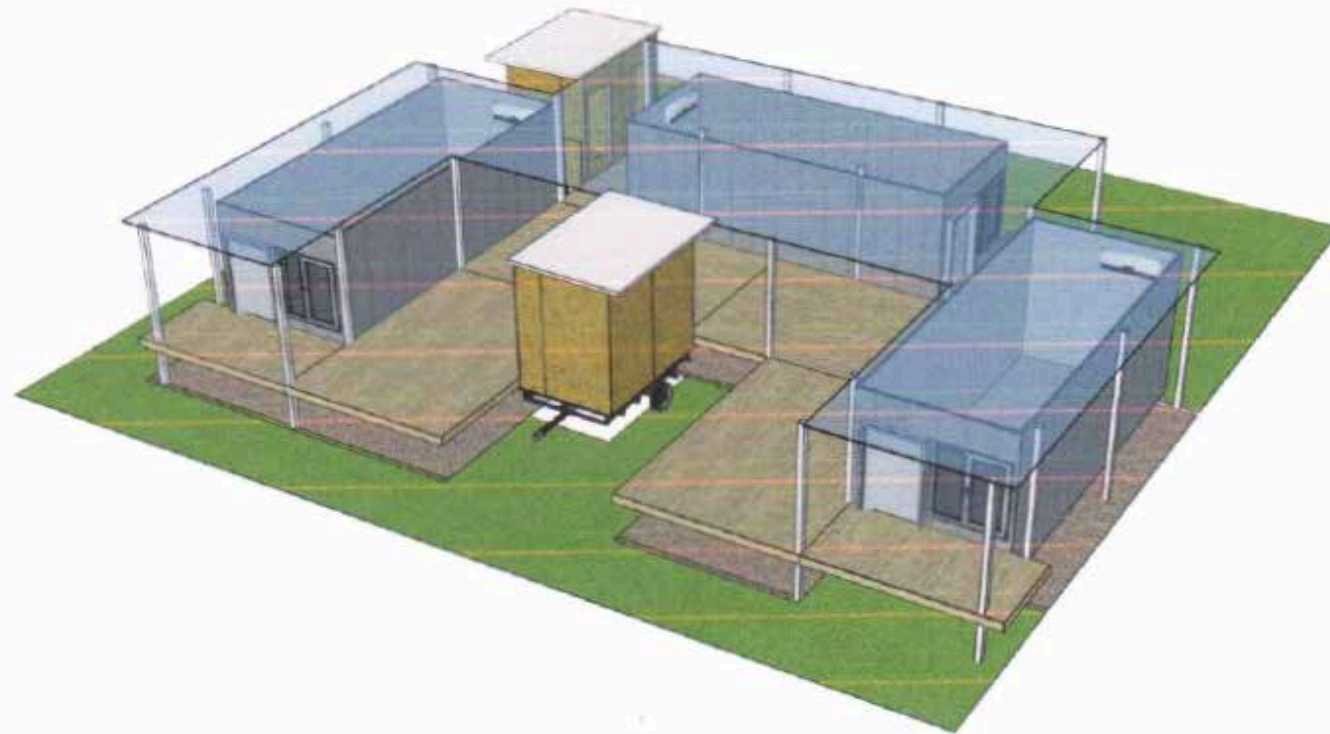

Storage for Community Hubs: Donated containers and PODS

Support For Fresh Produce Distribution at Community Hubs

PASHA HAWAII®

 **napilinoho**
Napili Park

Supporting Recovery Efforts

Container Donations for Education and Temporary Housing

- 12 x 45' containers donated to retrofit into classrooms
- 50 x 45' containers donated and 30 x 20' containers secured and delivered to build free "tiny homesteads" on trailers for families

Our Tiny Homestead Models

55'x55' Homestead Footprint

MAHALO