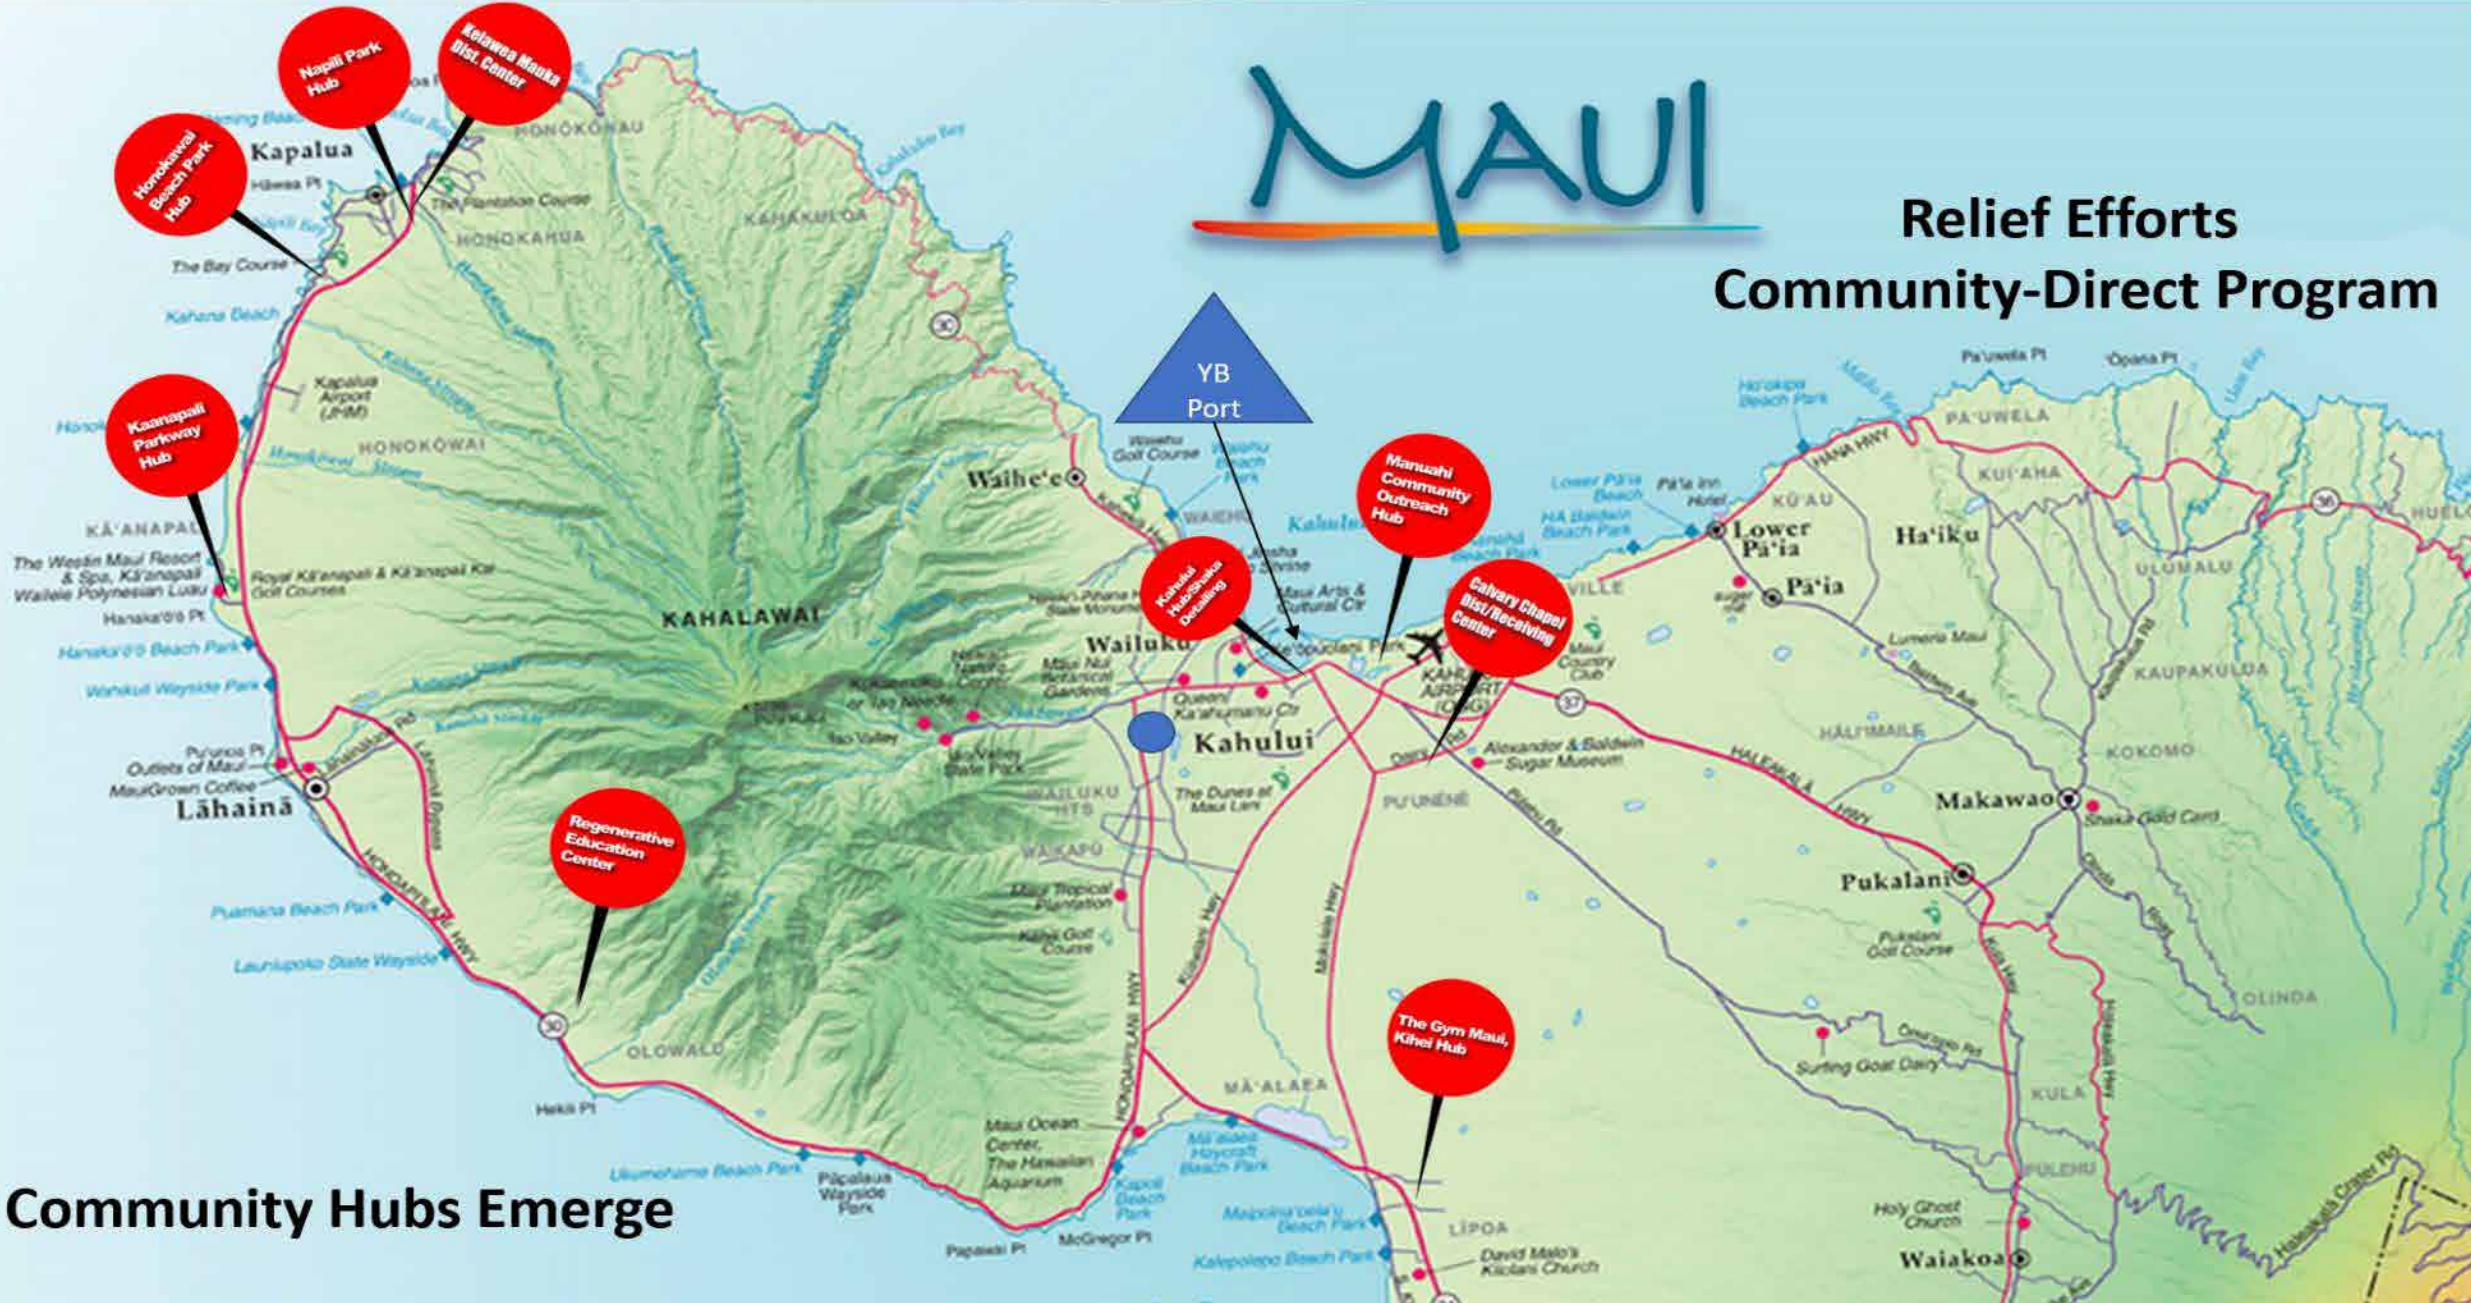

Pasha Hawaii: Boots on the Ground

MAUI

Relief Efforts Community-Direct Program

Community Hubs Emerge