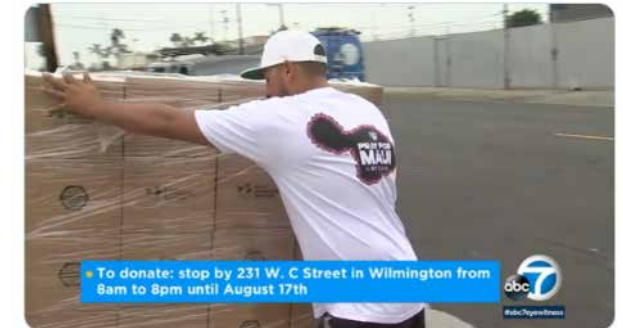

Emergency Response

Essential Goods

- Emergency Response Plan
- Filed rates for Relief Cargo
- Pier 1 public donation drive

AMP Maritime
@AMPmaritime

In Los Angeles, American dockworkers load relief supplies in containers donated by Pasha Hawaii and Hawaii Stevedores to be shipped back to Hawaii Tuesday night and Friday night. @ABC7 reports: abc7.com/hawaii-maui-wi...