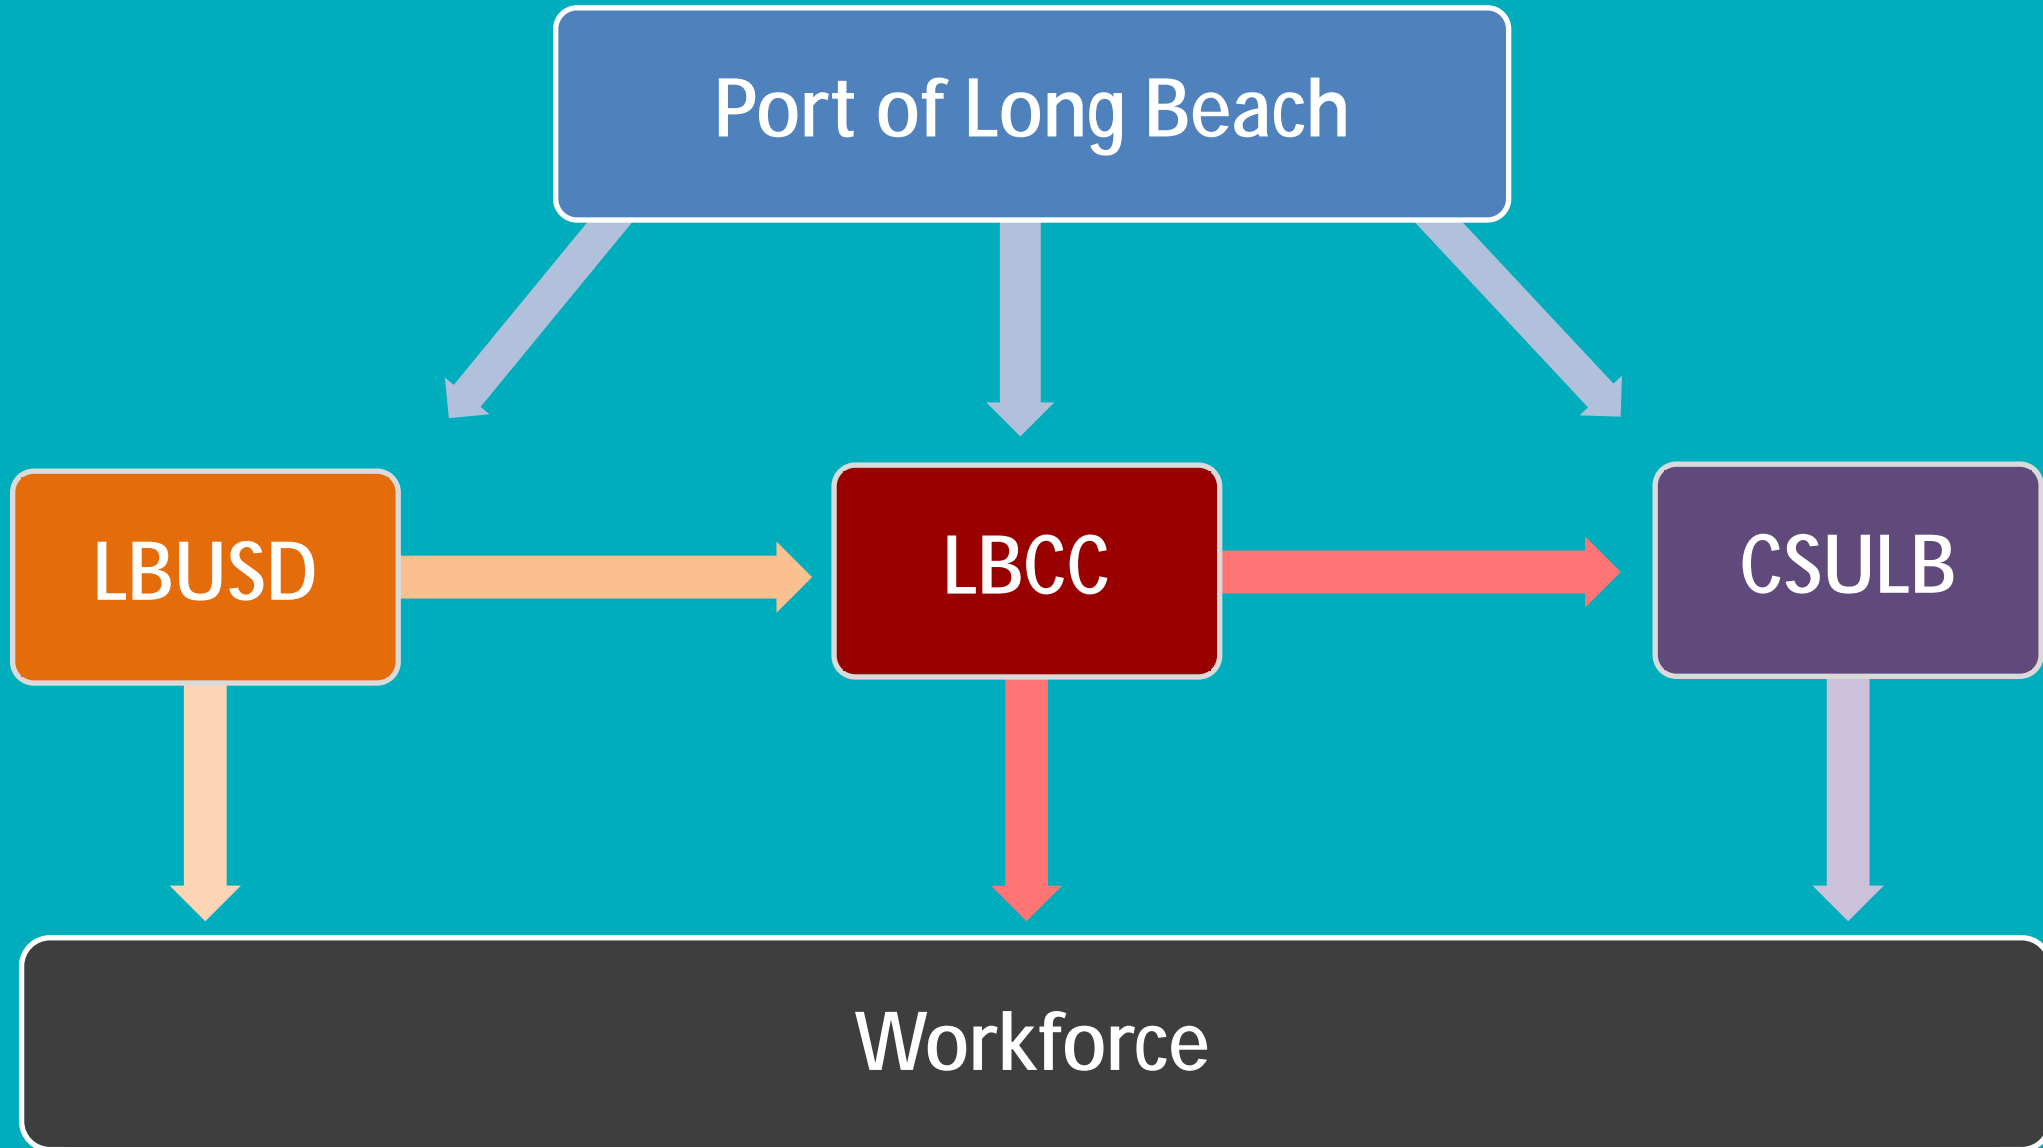

Port of
LONG BEACH
THE PORT OF CHOICE

EDUCATING YOUTH AND ADVANCING A SKILLED WORKFORCE

ASSOCIATION OF PACIFIC PORTS CONFERENCE

August 15, 2023

PORT OF LONG BEACH EDUCATION OUTREACH

EDUCATION-WORKFORCE PIPELINE

LBUSD PATHWAYS

- Academy of Global Logistics
- ACE Academy

CENTER FOR INTERNATIONAL
TRADE AND TRANSPORTATION

CALIFORNIA STATE UNIVERSITY
LONG BEACH

MARITIME CENTER OF EXCELLENCE

- Industry-recognized certifications
- Short-term courses led by industry professionals
- Classes are offered at the Pacific Coast campus

OUTREACH EVENTS

- State of the Port
- Women in Trade
- Engineers Week
- Career Days
- Harbor Tours
- Presentations
- Teacher Externships

PORT SCHOLARSHIPS

- **\$250,000 budgeted for Port scholarships in 2023**
- **154 scholarships granted to students from LBUSD, LBCC, CSULB**
- **Since 2014, \$1.1 million awarded to students pursuing careers in port industry-related fields**